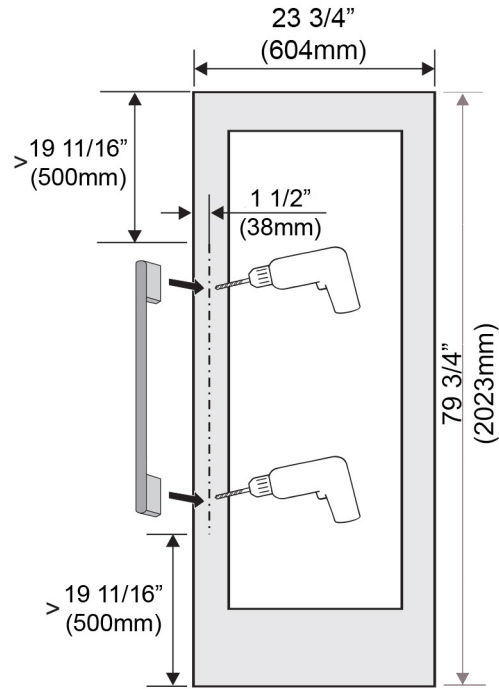

MasterCool Panel

KFP 2403 ed/cs

SPECIFICATIONS

KFP 2403 ed/cs — Item 36996063EU1

Accessory for KWT 16xx Vi

Panel Dimensions

Width	23 3/4" (604 mm)
Height	79 5/8" (2023 mm)
Depth	13/16" (21 mm)

Shipping

Shipping Weight	36.4 lbs (16.5 kg)
Width	28" (710 mm)
Height	83 1/16" (2110 mm)
Depth	3 1/8" (80 mm)

Support

Call Miele	800.843.7231
Miele Website	www.mieleusa.com

FOR RIGHT HAND HANDLE
MOUNTING

KWT 161x Vi

FOR LEFT HAND HANDLE
MOUNTING

KWT 160x Vi