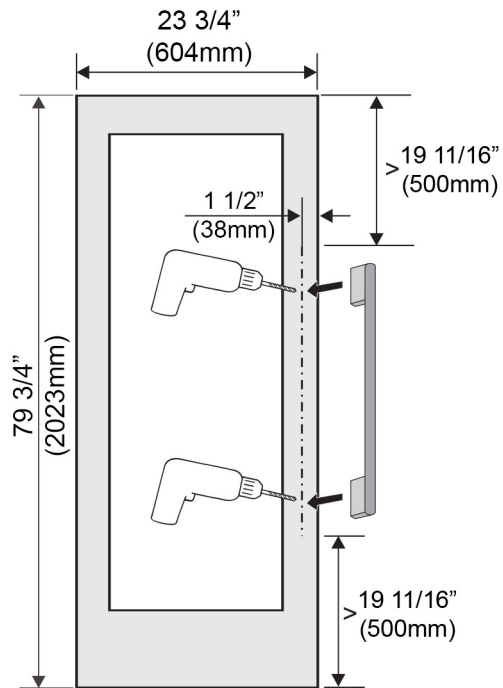

MasterCool Panel

KFP 2403 ed/cs

SPECIFICATIONS

KFP 2403 ed/cs — Item 36996063EU1

Accessory for KWT 16xx Vi

Panel Dimensions

Width	23 3/4" (604 mm)
Height	79 5/8" (2023 mm)
Depth	13/16" (21 mm)

Shipping

Shipping Weight	36.4 lbs (16.5 kg)
Width	28" (710 mm)
Height	83 1/16" (2110 mm)
Depth	3 1/8" (80 mm)

Support

Call Miele	800.843.7231
Miele Website	www.mieleusa.com

FOR RIGHT HAND HANDLE
MOUNTING

KWT 161x Vi

FOR LEFT HAND HANDLE
MOUNTING

KWT 160x Vi